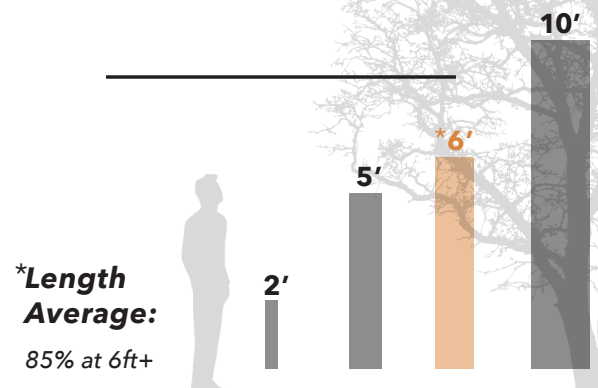

**Order your
FLOOR
SAMPLES
Today!**

For questions & ordering samples:

Sales@SimplyPlank.com

We look forward to assisting you!

SPECIES	White Oak
WIDTH	4mm - 7" 8-5/8" 6mm - 5" 7" 8-5/8" 10-1/4"
*LENGTH	2'-10'
GRADE	Rustic Prime
TEXTURE	Smooth
PATTERN	Plank Herringbone 4"x24"
TREATMENT	Single Smoke
FINISH	UV Oil
**COLOR VARIATION	High

2 THICKNESS OPTIONS:

**3/4" thickness w/ 6mm wear layer
2 extra sandings
per lifetime of the floor!**

- or -

5/8" thickness w/ 4mm wear layer

**Many factors affect the color of each wood plank. Therefore, each item number is assigned a level of color variation: *low, medium, or high*. Many factors cause the degree in variation, such as, how it was sawn and dried, specific treatments and how the wood accepts stains. Each board is unique and it's completely normal to see the variations.