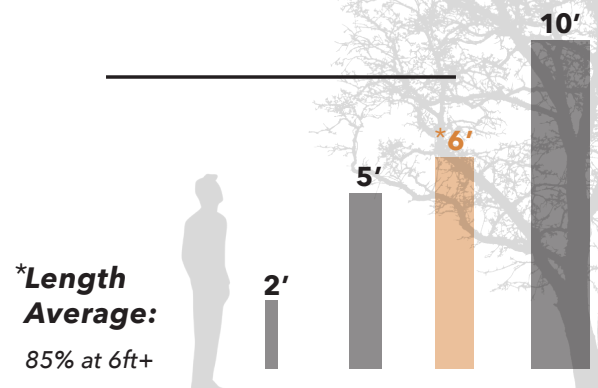

**Order your
FLOOR
SAMPLES
Today!**

For questions & ordering samples:

Sales@SimplyPlank.com

We look forward to assisting you!

SPECIES	Walnut
WIDTH	4mm - 7" (P) 5mm - 8" (P & R)
*LENGTH	2'-10'
GRADE	Rustic Prime
TEXTURE	Smooth
PATTERN	Plank Herringbone 4"x24"
TREATMENT	Steamed
FINISH	UV Oil
**COLOR VARIATION	Medium

2 THICKNESS OPTIONS:

**3/4" thickness w/ 6mm wear layer
2 extra sandings
per lifetime of the floor!**

- or -

5/8" thickness w/ 4mm wear layer

**Many factors affect the color of each wood plank. Therefore, each item number is assigned a level of color variation: *low, medium, or high*. Many factors cause the degree in variation, such as, how it was sawn and dried, specific treatments and how the wood accepts stains. Each board is unique and it's completely normal to see the variations.