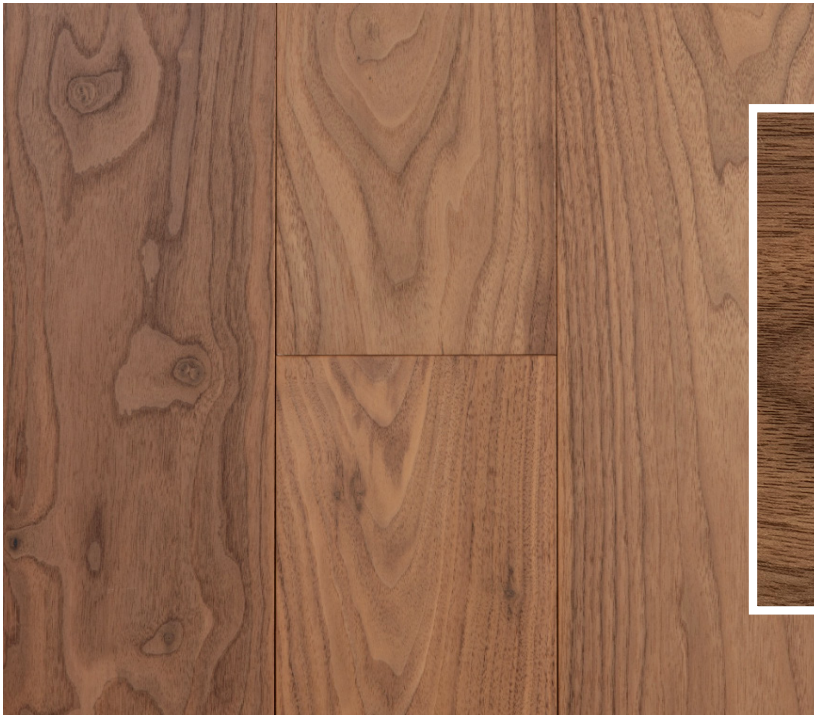

ITEM #: SB004

*Please note: The wood floor color in each photo might not be precisely accurate due to differences in lighting and screen display. For a true representation, we suggest [ordering samples](#) to see the color firsthand.

**Order your
FLOOR
SAMPLES
Today!**

For questions & ordering samples:

Sales@SimplyPlank.com

We look forward to assisting you!

SPECIES	Walnut
WIDTH	4mm - 7" (P) 5mm - 8" (P & R)
*LENGTH	2'-10'
GRADE	Rustic Prime
TEXTURE	Smooth
PATTERN	Plank Herringbone 4"x24"
TREATMENT	Steamed
FINISH	UV Oil
**COLOR VARIATION	Medium

2 THICKNESS OPTIONS:

**3/4" thickness w/ 6mm wear layer
2 extra sandings
per lifetime of the floor!**

- or -

5/8" thickness w/ 4mm wear layer

**Many factors affect the color of each wood plank. Therefore, each item number is assigned a level of color variation: *low, medium, or high*. Many factors cause the degree in variation, such as, how it was sawn and dried, specific treatments and how the wood accepts stains. Each board is unique and it's completely normal to see the variations.