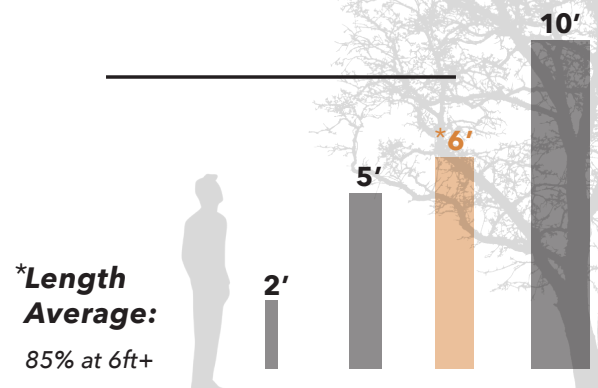

#### For questions & ordering samples:

[Sales@SimplyPlank.com](mailto:Sales@SimplyPlank.com)

We look forward to assisting you!

<b>SPECIES</b>	White Oak
<b>WIDTH</b>	4mm - 7"   8-5/8" 6mm - 5"   7"   8-5/8"   10-1/4"
<b>*LENGTH</b>	2'-10'
<b>GRADE</b>	Rustic   Prime
<b>TEXTURE</b>	Medium Brush
<b>PATTERN</b>	Plank   Herringbone 4"x24"
<b>TREATMENT</b>	Traditional Stain
<b>FINISH</b>	Poly
<b>**COLOR VARIATION</b>	Low

#### 2 THICKNESS OPTIONS:

**3/4" thickness w/ 6mm wear layer  
2 extra sandings  
per lifetime of the floor!**

- or -

**5/8" thickness w/ 4mm wear layer**

\*\*Many factors affect the color of each wood plank. Therefore, each item number is assigned a level of color variation: *low, medium, or high*. Many factors cause the degree in variation, such as, how it was sawn and dried, specific treatments and how the wood accepts stains. Each board is unique and it's completely normal to see the variations.